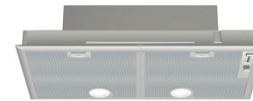

### Under-Cabinet and Custom Hoods Step-Up Chart

Model # (SOS Item #) Shown: DUH30152UC 30-Inch (199394) Under-Cabinet 500 Series	Model # (SOS Item #) Shown: DUH30252UC 30-Inch (200675) Under-Cabinet 500 Series	Model # (SOS Item #) Shown: DHL755BUC 29-Inch (184983) Custom Insert Hood 500 Series	Model # (SOS Item #) Shown: DPH30652UC 30-Inch (350040) Custom Insert Hood 800 Series
280 CFM	400 CFM	400 CFM	600 CFM
Incandescent Lights (not included)	Halogen Lights (not included)	2 Halogen Lights	Incandescent Lights
Aluminum Mesh Filters	Aluminum Mesh Filters	Aluminum Mesh Filters	Aluminum Mesh Filters
4 Power Levels	4 Power Levels	3 Power Levels	Professional Design
		Slide Control Switch	
<b>Other Models:</b> DUH36152UC 36-Inch (201984)	<b>Other Models:</b> DUH36252UC 36-Inch (201987)	<b>Other Models:</b> HUI31451UC 21-Inch (472496)	<b>Other Models:</b> DPH36652UC 36-Inch (173634)