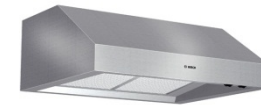

### Under-Cabinet and Custom Hoods Step-Up Chart

Model # (SOS Item #) Shown: DUH30152UC 30-Inch (199394) Under-Cabinet 500 Series	Model # (SOS Item #) Shown: DUH30252UC 30-Inch (200675) Under-Cabinet 500 Series	Model # (SOS Item #) Shown: DHL755BUC 29-Inch (184983) Custom Insert Hood 500 Series	Model # (SOS Item #) Shown: DPH30652UC 30-Inch (350040) Custom Insert Hood 800 Series
280 CFM	400 CFM	400 CFM	600 CFM
Incandescent Lights (not included)	Halogen Lights (not included)	2 Halogen Lights	Incandescent Lights
Aluminum Mesh Filters	Aluminum Mesh Filters	Aluminum Mesh Filters	Aluminum Mesh Filters
4 Power Levels	4 Power Levels	3 Power Levels	Professional Design
		Slide Control Switch	
<b>Other Models:</b> DUH36152UC 36-Inch (201984)	<b>Other Models:</b> DUH36252UC 36-Inch (201987)	<b>Other Models:</b> HUI31451UC 21-Inch (472496)	<b>Other Models:</b> DPH36652UC 36-Inch (173634)